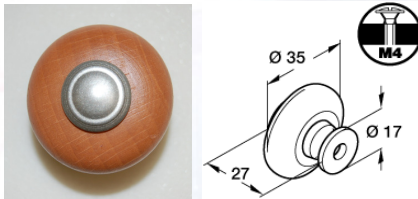

Nickel backed catches are also available.

Toilet catch (push button)	£6.99
Toilet catch for rod system	£7.99
Toilet catch with rod system	£13.99

Available in nickel or gold

Handles

Nickel finish dimple handle
96mm to hole centres, length 126mm

69601 £2.59

Stainless steel D handle
128mm to hole centres

117400385 (5 pk) £5.99

Beech wooden knob with zinc alloy base & centre

196000316 (5 pk) £3.99

Beech & Nickel bow handle

Bow handle, 128mm hole centres, 241mm length.
Matt nickel zinc alloy with clear laquered wooden
(beech) insert.