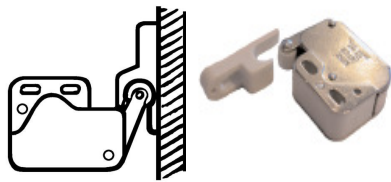

Cabinet Door Catches

Mini auto latch

137822

£1.79